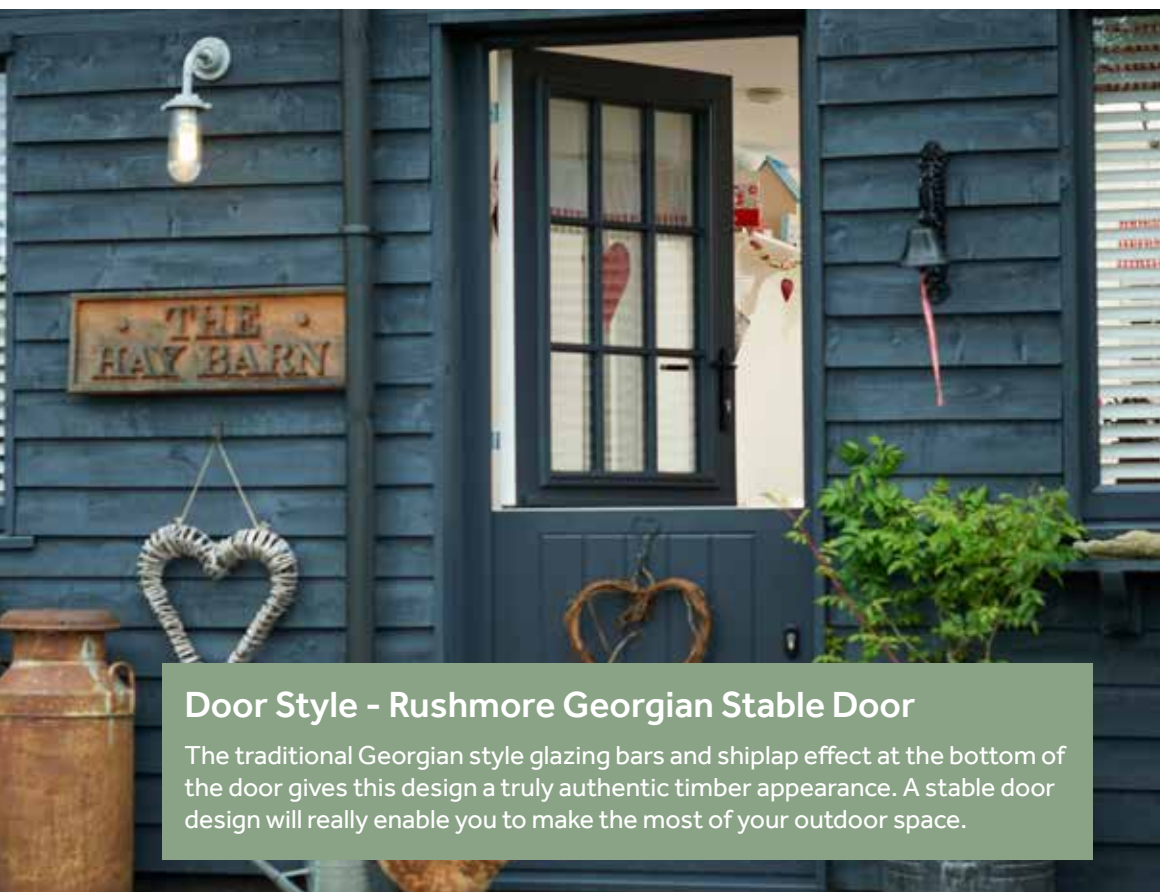

Diamonte / French Navy

Stable Doors

Many of our stylish door designs are also available as Stable Doors. Visit our HomeView Door Designer to add some rural charm to your home.

endurancedoors.co.uk

Get The Look: Modern Country Chic

Add rural charm with a modern twist to your home when you combine a new door from our Country Collection with your choice of our contemporary grey colours.

Door Style - Rushmore Georgian Stable Door

The traditional Georgian style glazing bars and shiplap effect at the bottom of the door gives this design a truly authentic timber appearance. A stable door design will really enable you to make the most of your outdoor space.