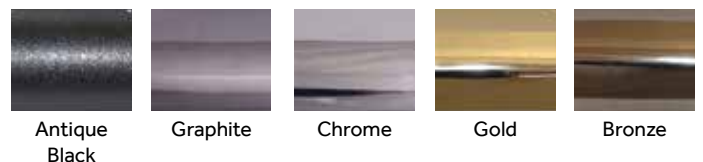

Chrome

Gold

White

Bronze

Architectural Range

HANDLES

This modern lever-lever handle is ideal for contemporary doors, with a perfectly matching letterplate and knocker. The ergonomically designed handle is easy to grip and operate, plus it looks great too.

AVAILABLE COLOURS

Antique
Black

Graphite

Chrome

Gold

Bronze

Heritage Range

HANDLES