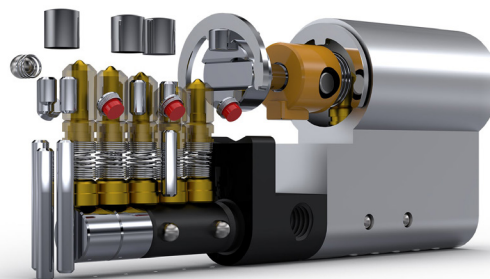

Complete Security

We've partnered with UK security experts to bring their expertise in product design, manufacturing and testing to produce a composite door with optimal security and performance.

Each CompDoor also comes fitted with the very latest in auto-fire multi-point lock engineering. This multi deadbolt auto-fire lock has been rigorously tested to over 50,000 cycles and is fully compliant to PAS-24 security standards. The mechanism automatically engages when the door is closed, with no need to lift the handle, for optimal security and to minimise movement.

Tried & Tested

ABS 3 star rated cylinders are approved by the Police Security Association, passing with the Sold Secure Diamond grade recognised as the highest security standard UK locks can conform to.

Multi-Layered Protection

ABS cylinders feature advanced technology to combat against snapping, picking, drilling and bumping.

Active Snap Protection

When attacked, a hidden pin within the hardened Molybdenum cam fires into action to create a barrier that would-be intruders can't get past.