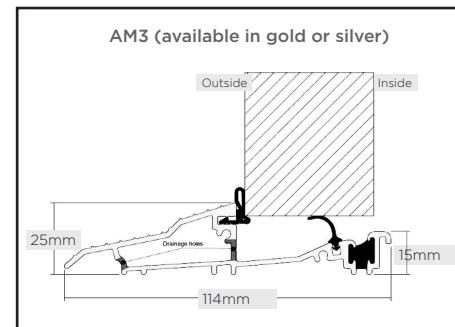

Thresholds

Our three threshold choices include standard uPVC or two aluminium options.