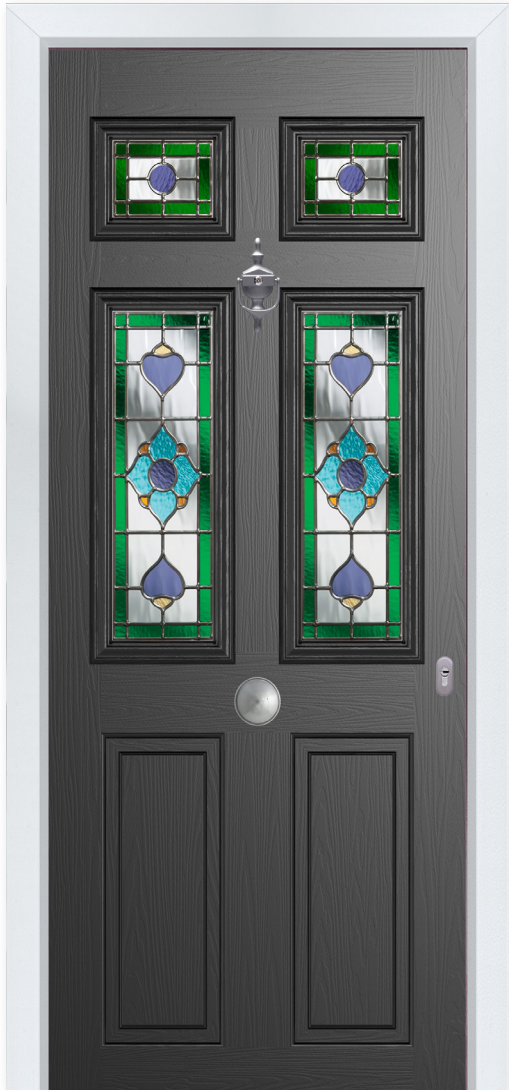

MIDDLETON 4

Classical Elegance

Following in the Middleton theme, this door gives the option of letting in more light with the inclusion of 4 glazing panels.

6 Decorative Glass Options

Middleton
Colour - Black
Glass - Dorchester