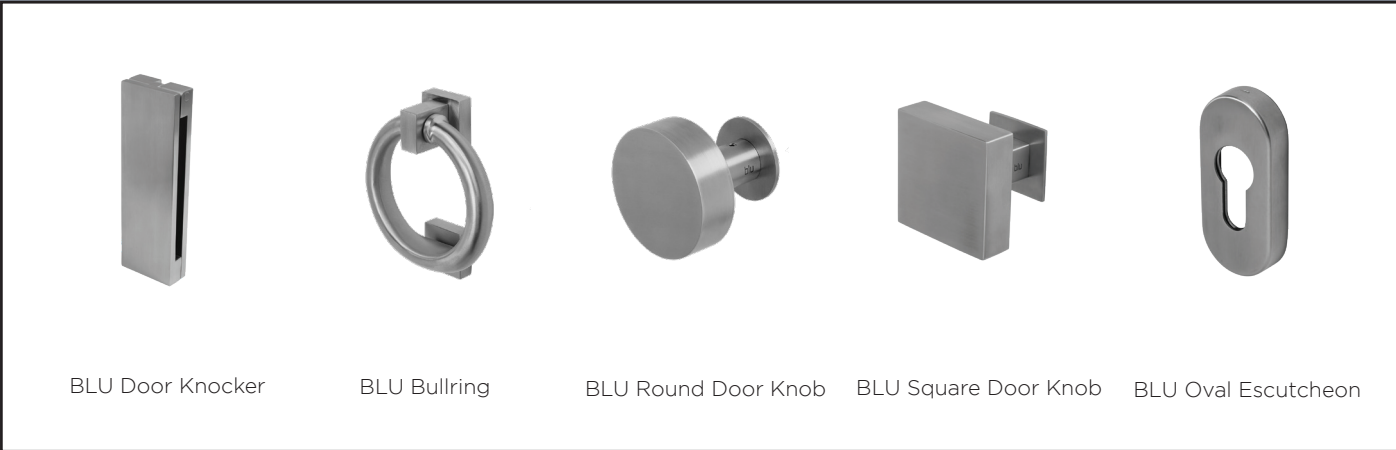

The BLU range of suited hardware is made from 316 marine grade stainless steel, compared to the industry-standard of 304, giving it the best long-term resistance to corrosion in coastal locations, supported by a 'best in class' lifetime guarantee.

316 Stainless Steel

BLU Handle on Rose

BLU Handle on Backplate

BLU Letterplate

BLU Rectangular Bar Handle
400 / 900 / 1800mm lengths

BLU Round Bar Handle
400 / 900 / 1800mm lengths

BLU Door Knocker

BLU Bullring