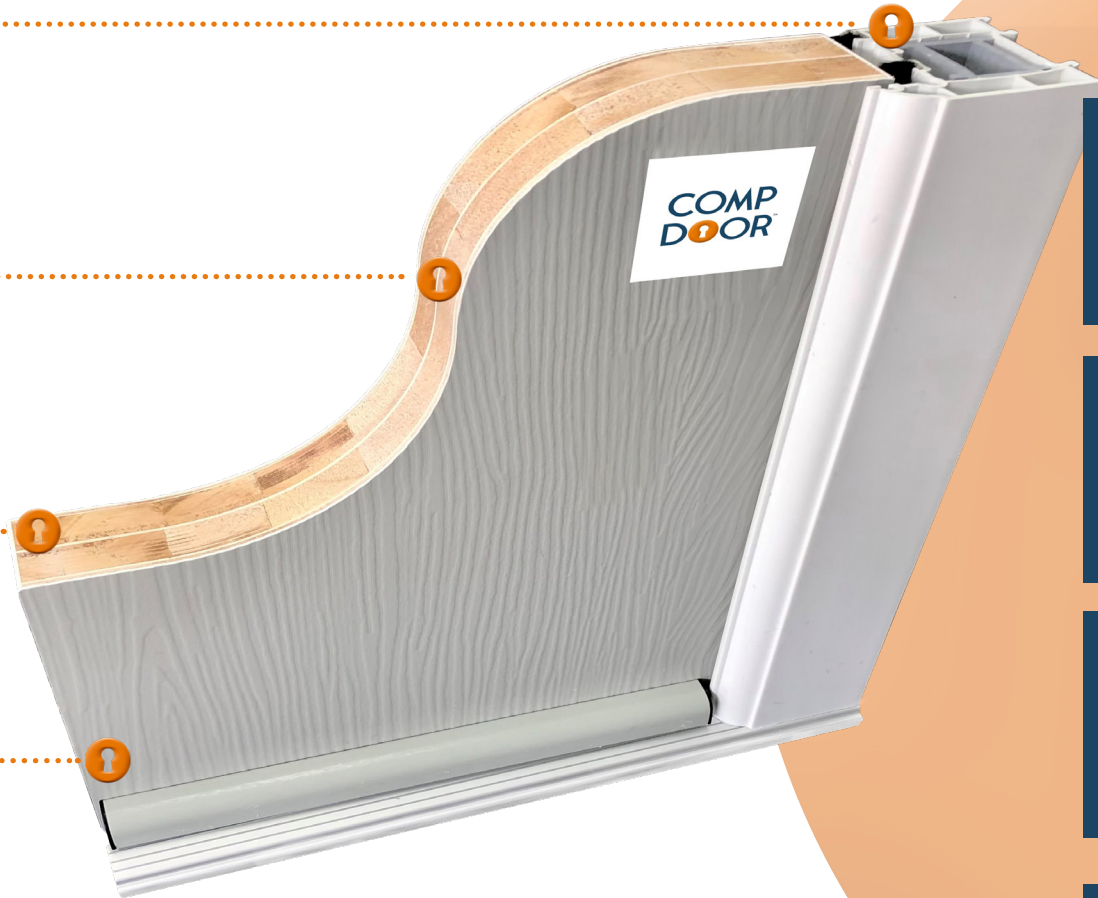

The composition of a COMP DOOR™

Market-leading TriSeal frame for better weatherproofing and performance.

Premium cross-laminated Albasia Falcata timber core that is thermally efficient and offers maximum security.

Advanced InvisiEdge system for a seamless colour edge to the door faces.

Revolutionary, high-performance CoolSkin technology to withstand extreme temperature changes and maintain optimum performance.

Fitted with the renowned **ABS anti-snap diamond grade cylinder** as standard, for ultimate defence.

Industry-leading U-value of just 1.4 W/m²K – the first solid timber composite door to achieve this!

Latest multi-latch deadbolt auto-lock from Avantis, fully compliant to PAS-24: 2016 security standards, for ultimate performance and peace of mind.

Unique core combined with auto-fire lock as standard, is designed to minimise thermal movement.