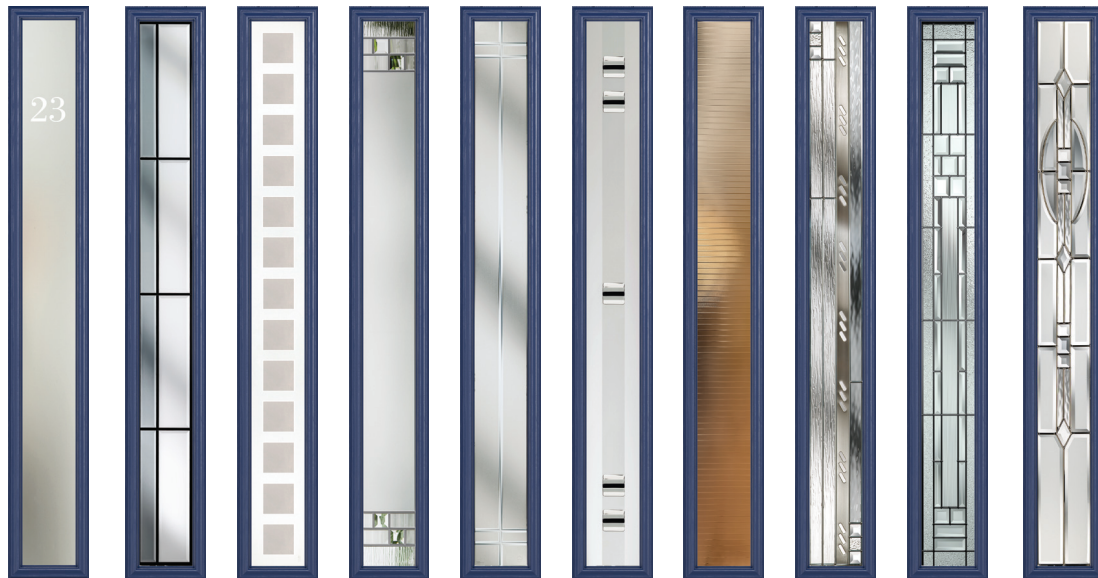

10 Decorative Glass Options

Numbers additional designs available
Aurora
Etched Square
Horizon
Linear
Linosa
Masterline
Matrix
New Orleans
Reflections