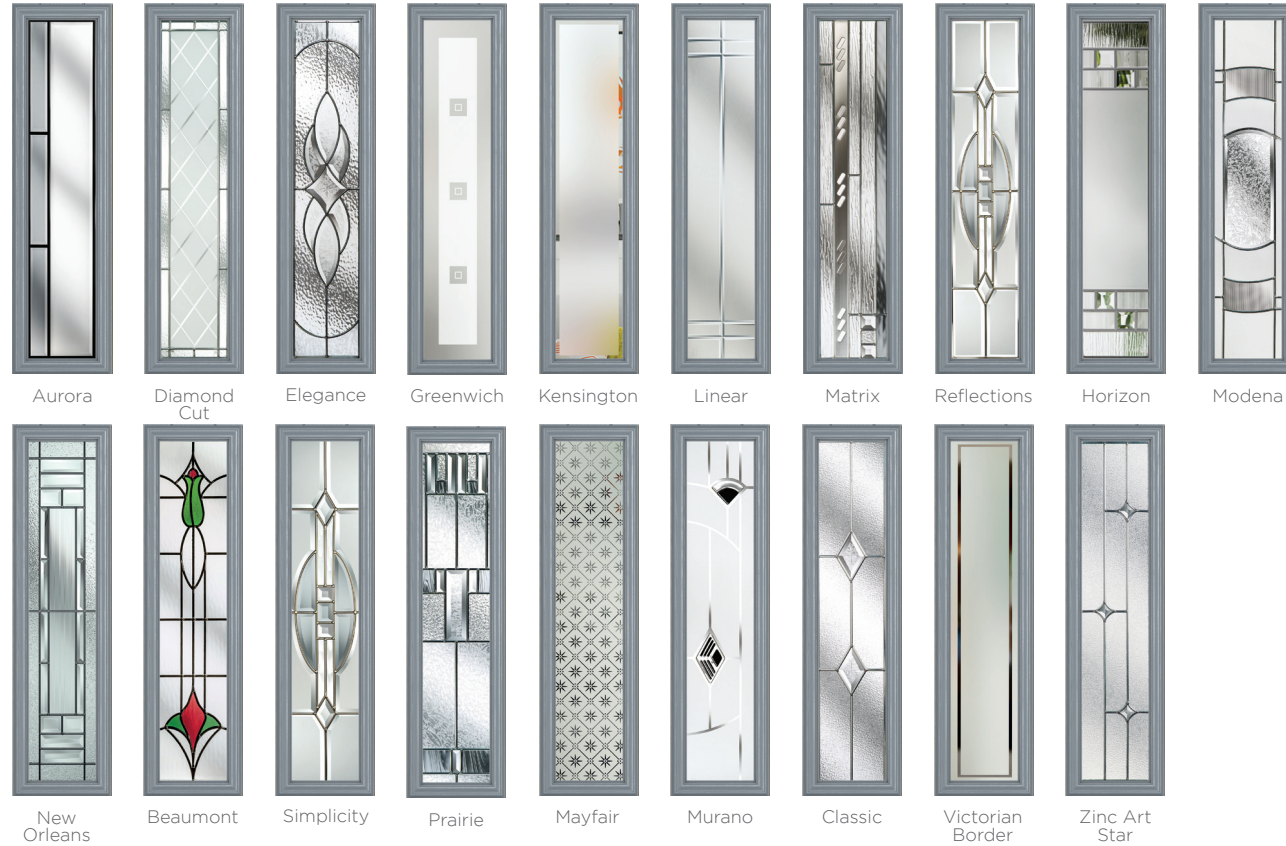

6 Decorative Glass Options

Bullseye

Dorchester

Greenwich

Kensington

New Orleans

Simplicity

This door is available with or without grooves

West Country Charm

The rectangular glazing is the perfect companion to the sleek linear grooves of the Somerset door.

8 Decorative Glass Options

Greenwich

Kensington

Reflections

Simplicity

Classic

Zinc Star

Mayfair

Aurora

This door is available with or without grooves

Somerset
Colour - French Grey
Glass - Aurora

Freedom of Choice

The design of the Mowbray offers an extended and versatile selection of glazing styles, giving you more freedom of choice to design your perfect door.

19 Decorative Glass Options

Mowbray
Colour - French Grey
Glass - Diamond Cut

This door is available with or without grooves

Contemporary Look

This highly-desirable contemporary door style works well with either our standard range of handles or upgrade to our range of stainless-steel bar handles.