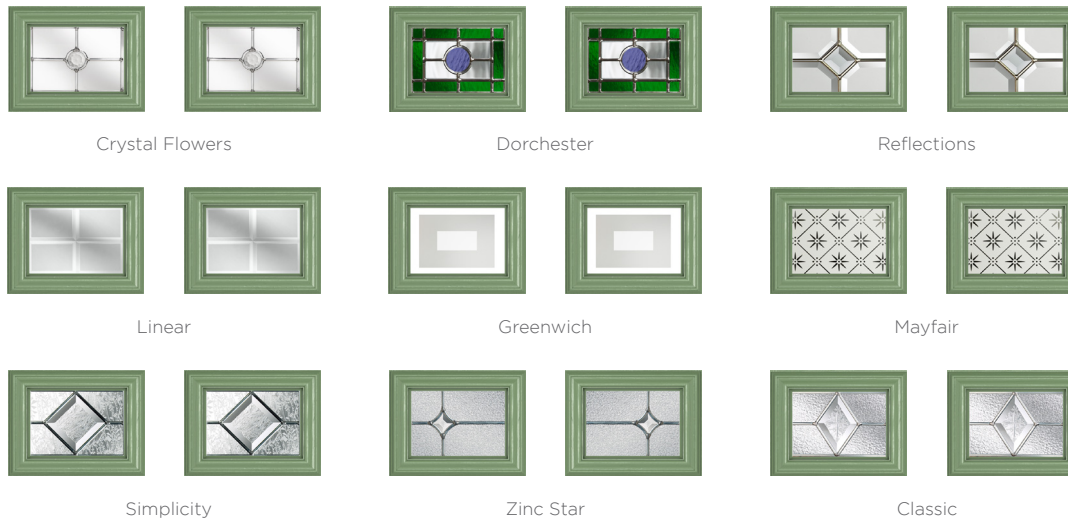

Elmhurst
Colour - Agate Grey
Glass - Prairie

HIGHBURY

Traditional Edge

The Highbury is a truly traditional design with an edge, incorporating clean, crisp glazing angles for a classic style.

Highbury
Colour - Blue
Glass - Classic

3 Decorative Glass Options

Zinc Star

Classic

Mayfair

Majestic Masterpiece

The Middleton door complements authentic Edwardian and Georgian architecture with the option to include glazing in the top panels.

9 Decorative Glass Options