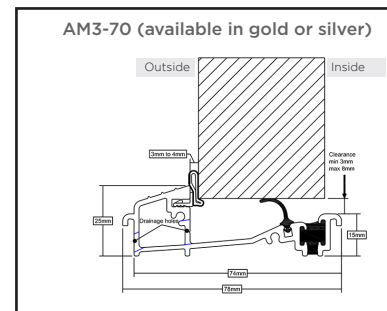

Thresholds

Our three threshold choices include standard uPVC or two aluminium options.