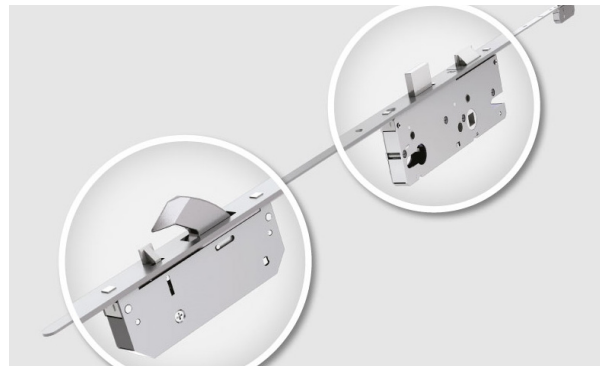

Tried & Tested

ABS 3 star rated cylinders are approved by the Police Security Association, passing with the Sold Secure Diamond grade recognised as the highest security standard UK locks can conform to.

Multi-Layered Protection

ABS cylinders feature advanced technology to combat against snapping, picking, drilling and bumping.