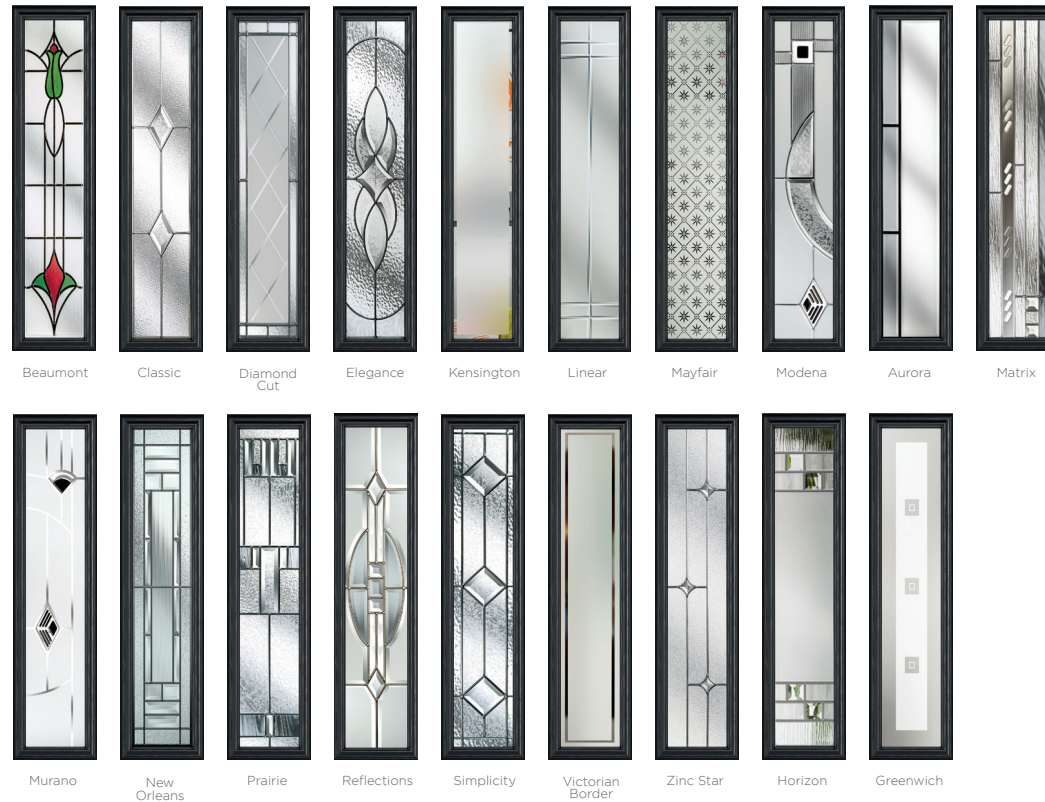

Whitmore Glazed
Colour - Black
Glass - Mayfair

19 Decorative Glass Options

Beaumont Classic Diamond Cut Elegance Kensington Linear Mayfair Modena Aurora Matrix

Murano New Orleans Prairie Reflections Simplicity Victorian Border Zinc Star Horizon Greenwich