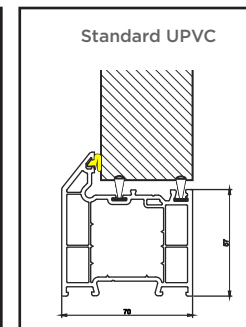

Thresholds

Our three threshold choices include standard uPVC or two aluminium options.