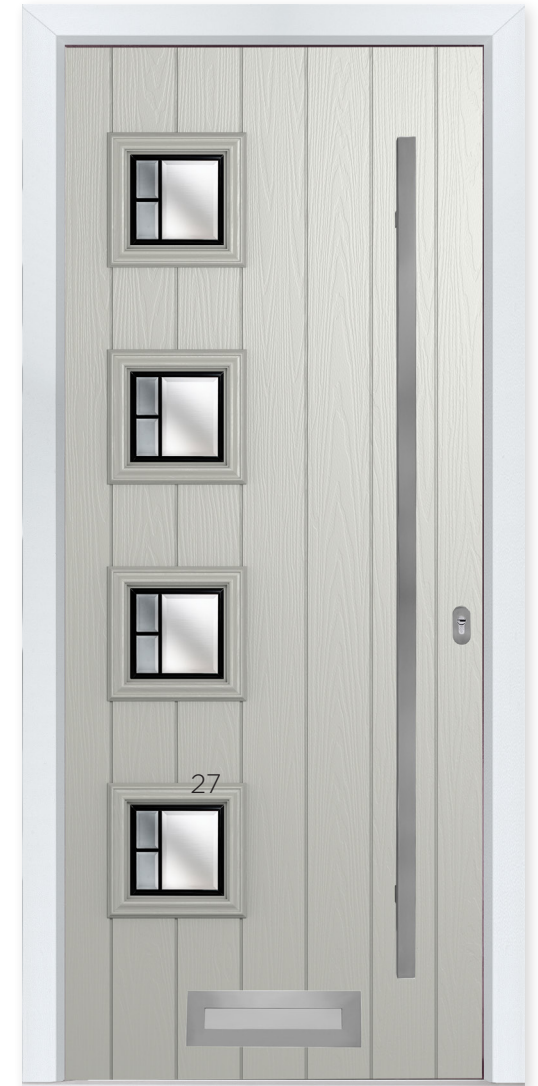

Sussex
Colour - Agate Grey
Glass - Aurora

This door is available with or without grooves

Learn more about this style at compdoor.co.uk