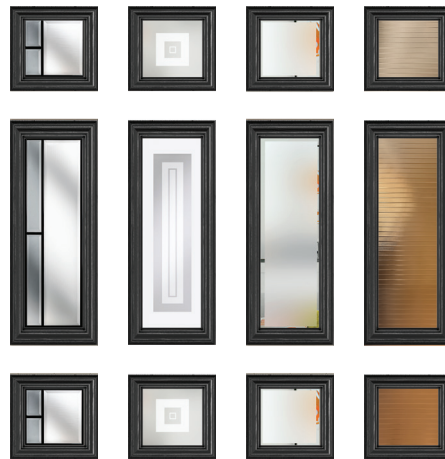

4 Decorative Glass Options

Aurora   Greenwich   Kensington   Masterline

This door is available with or without grooves