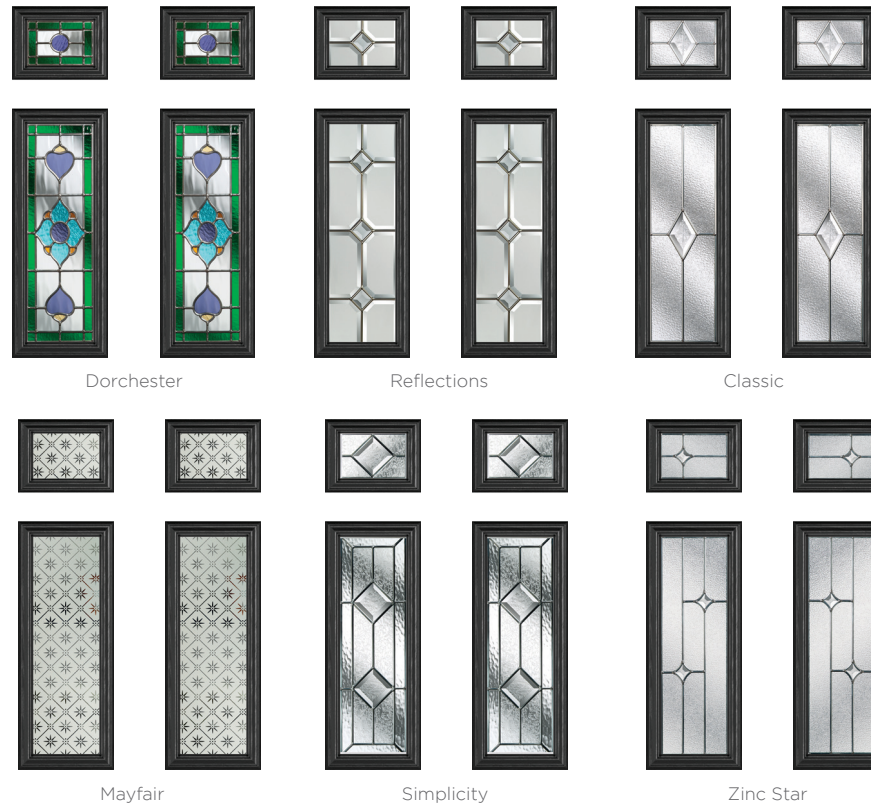

3 Decorative Glass Options

Zinc Star

Classic

Mayfair

Majestic Masterpiece

The Middleton door complements authentic Edwardian and Georgian architecture with the option to include glazing in the top panels.

9 Decorative Glass Options

Middleton 2
Colour - Chartwell Green
Glass - Greenwich

MIDDLETON 4

Classical Elegance

Following in the Middleton theme, this door gives the option of letting in more light with the inclusion of 4 glazing panels.

6 Decorative Glass Options

Middleton
Colour - Black
Glass - Dorchester

Dorchester

Reflections

Classic

Mayfair

Simplicity

Zinc Star