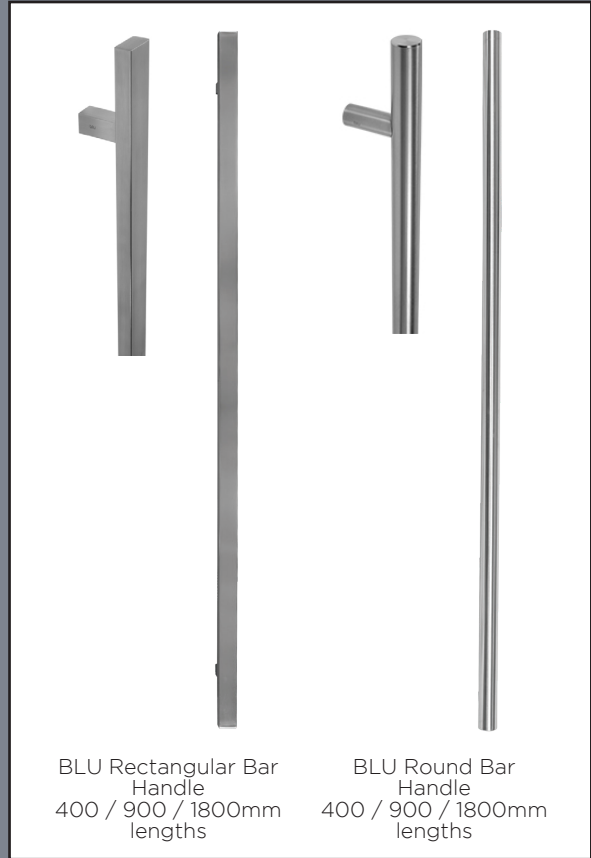

316 Stainless Steel

BLU Handle on Rose

BLU Handle on Backplate

BLU Letterplate

BLU Rectangular Bar Handle
400 / 900 / 1800mm lengths

BLU Round Bar Handle
400 / 900 / 1800mm lengths

BLU Door Knocker

BLU Bullring