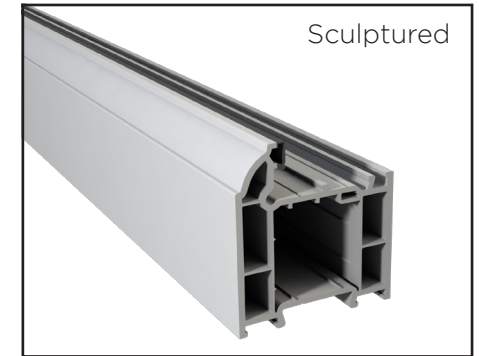

Foiled White

Rosewood

Irish Oak

Oak

Schwarzbraun

Outer Frame Options

InvisiEdge Colours

Our technically advanced InvisiEdge system gives a seamless colour edge to the door faces maintaining perfect aesthetics whilst ensuring up to 100% moisture resistance.