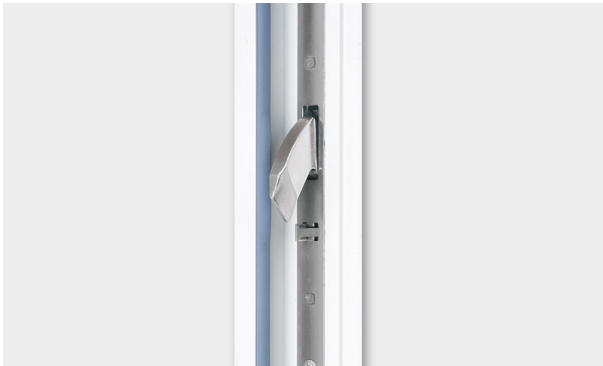

Complete Security

We've partnered with UK security experts to bring their expertise in product design, manufacturing and testing to produce a composite door with optimal security and performance.

Each CompDoor also comes fitted with the very latest in auto-fire multi-point lock engineering. This multi deadbolt auto-fire lock has been rigorously tested to over 50,000 cycles and is fully compliant to PAS-24 security standards. The mechanism automatically engages when the door is closed, with no need to lift the handle, for optimal security and to minimise movement.