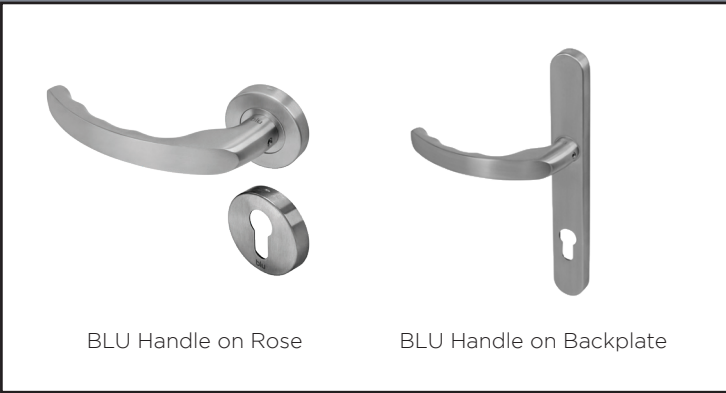

Coastal BLU

Our Coastal range of handle, knocker and letterplate upgrades have been designed for enhanced performance and durability and are arguably the best quality on the market.

The BLU range of suited hardware is made from 316 marine grade stainless steel, compared to the industry-standard of 304, giving it the best long-term resistance to corrosion in coastal locations, supported by a 'best in class' lifetime guarantee.

BLU Handle on Rose

BLU Handle on Backplate