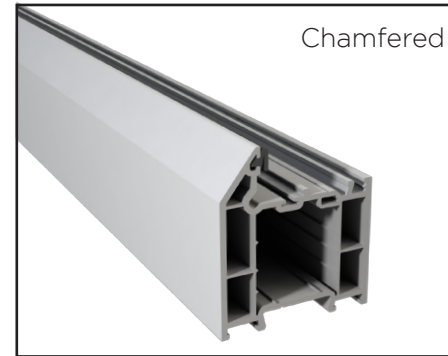

Foiled White

Rosewood

Irish Oak

Oak

Schwarzbraun

Outer Frame Options

InvisiEdge Colours

Our technically advanced InvisiEdge system gives a seamless colour edge to the door faces maintaining perfect aesthetics whilst ensuring up to 100% moisture resistance.