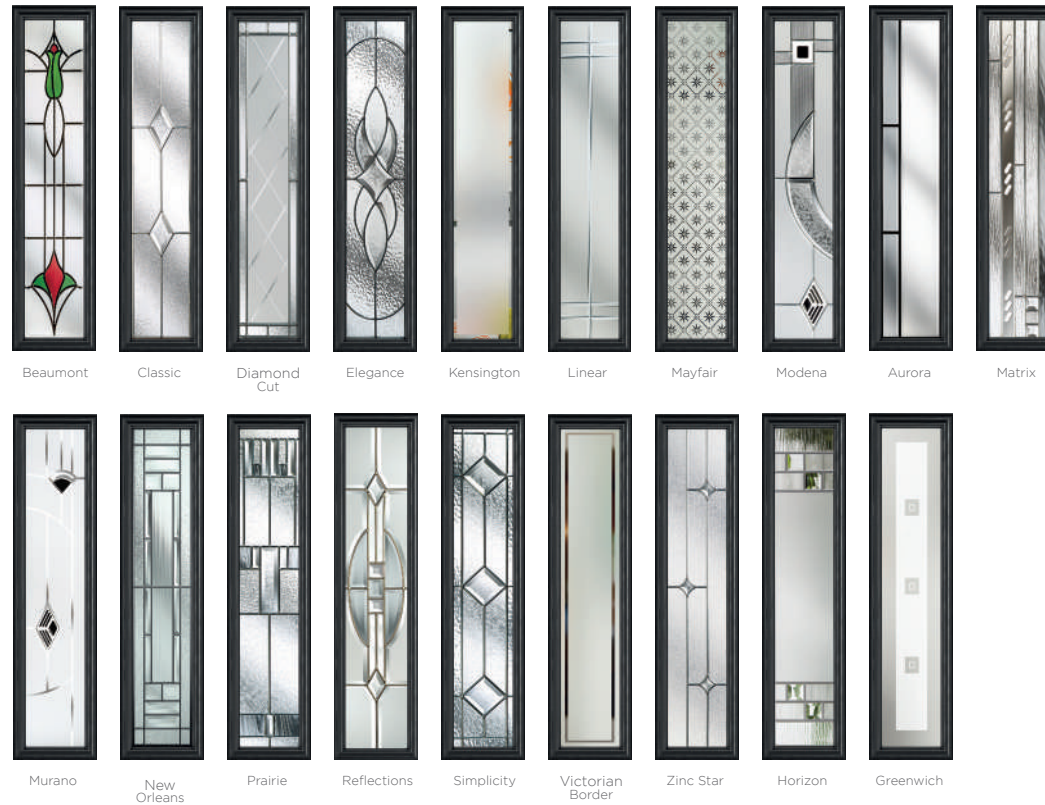

19 Decorative Glass Options

Build your own door at compdoor.co.uk

French Grey

Foiled White

Anthrax Grey

Oak

Schwarzbraun

Rosewood

Cream

Agate Grey