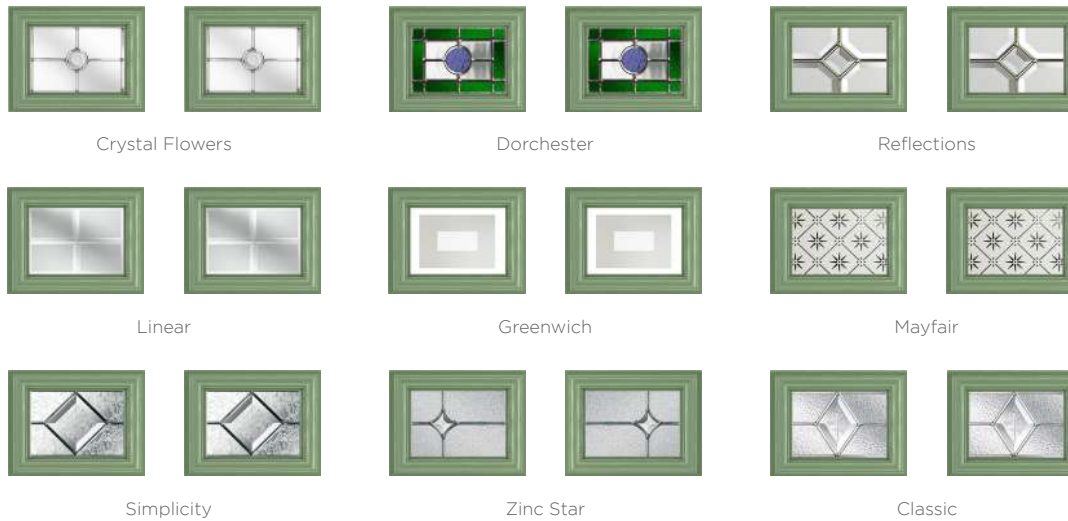

Majestic Masterpiece

The Middleton door complements authentic Edwardian and Georgian architecture with the option to include glazing in the top panels.

9 Decorative Glass Options

Middleton 2
Colour - Chartwell Green
Glass - Greenwich

Learn more about this style at compdoor.co.uk