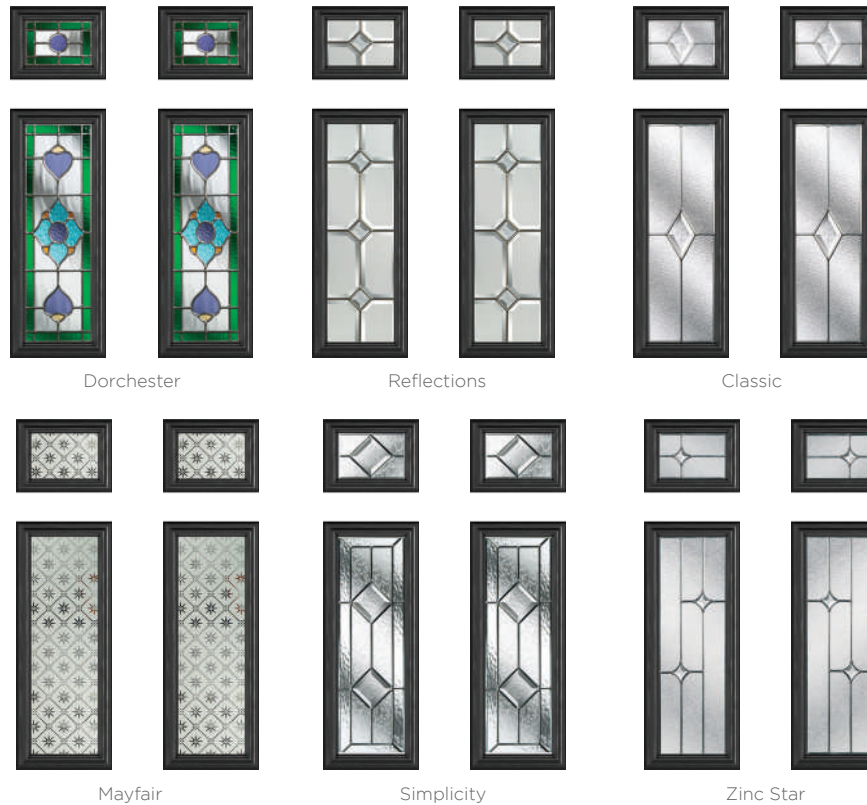

MIDDLETON 4

Classical Elegance

Following in the Middleton theme, this door gives the option of letting in more light with the inclusion of 4 glazing panels.

6 Decorative Glass Options

Middleton
Colour - Black
Glass - Dorchester

Build your own door at compdoor.co.uk

French Grey

Foiled White

Anthrax Grey

Oak

Schwarzbraun

Rosewood

Cream

Agate Grey